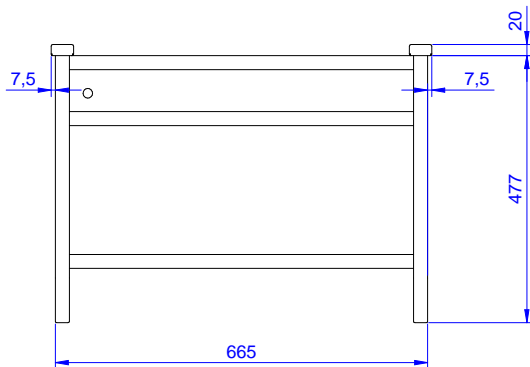

Construction

- Capacity: from 1 to 4 baskets (based on model).
- Square section frame 25x25 mm.
- 304 AISI stainless steel construction throughout.

Sustainability

- Fitted with bottom tray and drain hole.

864357 (DWWS1)

Wall mounted shelf for 1 basket 680mm

Short Form Specification

Item No. _____

Constructed in 304 AISI stainless steel. Square 25x25mm tubular frame. Fitted with bottom tray and drain hole. Designed for baskets 500x500mm.

APPROVAL: _____

Front

Side

Top

Key Information:

External dimensions, Width:	
864357 (DWWS1)	680 mm
External dimensions, Depth:	500 mm
External dimensions, Height:	700 mm
Net weight:	8 kg