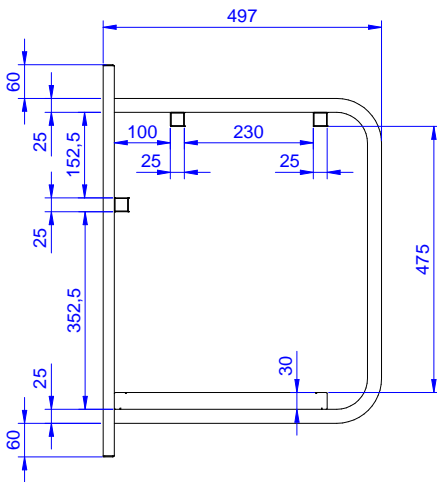

Construction

- Capacity: from 1 to 4 baskets (based on model).
- Square section frame 25x25 mm.
- 304 AISI stainless steel construction throughout.

Sustainability

- Fitted with bottom tray and drain hole.

864357 (DWWS1)

Wall mounted shelf for 1 basket 680mm

Short Form Specification

Item No. _____

Constructed in 304 AISI stainless steel. Square 25x25mm tubular frame. Fitted with bottom tray and drain hole. Designed for baskets 500x500mm.

APPROVAL: _____

Front

Side

Top

Key Information:

External dimensions, Width:	
864357 (DWWS1)	680 mm
External dimensions, Depth:	500 mm
External dimensions, Height:	700 mm
Net weight:	8 kg