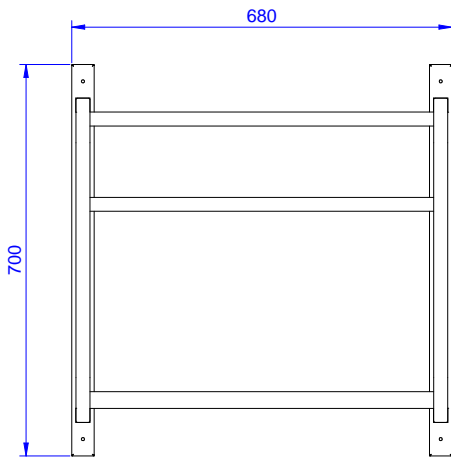

Accessories
Wall mounted shelf for 1 basket
680mm

ITEM # _____

MODEL # _____

NAME # _____

SIS # _____

AIA # _____

Main Features

- Designed to transport 500x500 mm dishwashing baskets.

Construction

- Capacity: from 1 to 4 baskets (based on model).
- Square section frame 25x25 mm.
- 304 AISI stainless steel construction throughout.

Sustainability

- Fitted with bottom tray and drain hole.

864357 (DWWS1)

Wall mounted shelf for 1 basket 680mm

Short Form Specification

Item No. _____

Constructed in 304 AISI stainless steel. Square 25x25mm tubular frame. Fitted with bottom tray and drain hole. Designed for baskets 500x500mm.

APPROVAL: _____

Front

Side

Top

Key Information:

External dimensions, Width:	
864357 (DWWS1)	680 mm
External dimensions, Depth:	500 mm
External dimensions, Height:	700 mm
Net weight:	8 kg